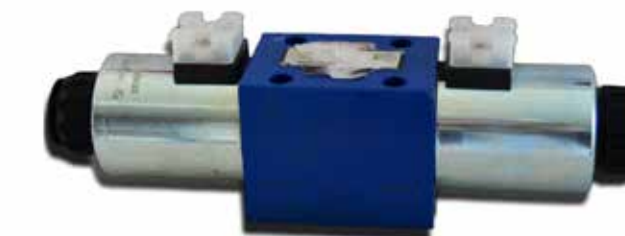

HYDRAULIC PUMP - PM272376
R34 377,71 R20 028,75

HYDRAULIC VALVE BANK - PM820425
R48 890,75 R32 756,80

HYDRAULIC VALVE - PM499579
R14 199,31 R9 513,54

HYDRAULIC BLOCK - PM828761
R2 559,78 R1 715,05

HYDRAULIC VALVE BANK - PM285566
R9 251,17 R6 198,28

**ELECTROVALVE /
SOLENOID HYDRAULIC VALVE - PM711289**
R24 551,64 R16 449,60

ELECTROVALVE - PM745639
~~R36387,38~~ R 24 379,54

COMPLETE ELECTROVALVE - PM266306
~~R19317,94~~ R 12 943,02

HYDRAULIC BLOCK - PM826436
~~R833,56~~ R 558,49