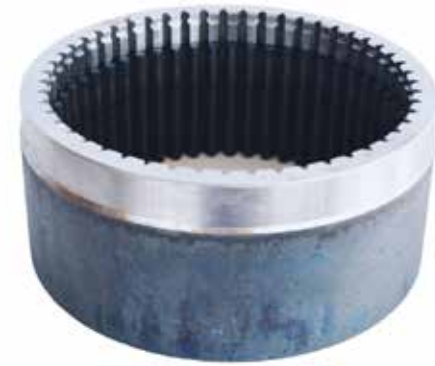

TRANSMISSION

GEAR - PM109488
R-8-928,02 R5 891,77